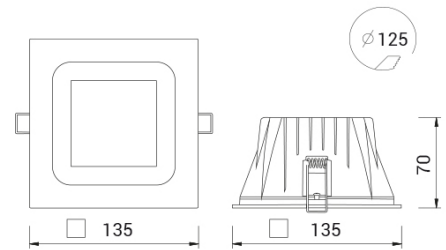

BOX LED SMALL

Circular cut-out. IP54 protection from the bottom

CODE		FLUX	SIZE	CERTIFICATIONS
44MP20K3S54	20W 3000K	1781lm	135mm	  

Optics

Internal polycarbonate reflector and opal microprism polycarbonate diffuser. CUT OFF > 20°.

Specifications

SMD LED technology;
Driver included;
CRI>90;
Mac Adams 3;
Life Time: L80/B10 >50.000h;
5 years complete warranty;
Eye safety: RG0/RG1 in accordance with EN62471:2009

Body

Body in die-cast aluminium.