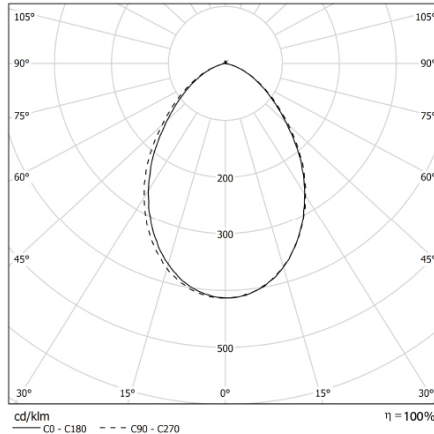

BOX LED SMALL

Circular cut-out. IP54 protection from the bottom

CODE		FLUX	SIZE	CERTIFICATIONS
44MP20K3S54	20W 3000K	1781lm	135mm	  

Optics

Internal polycarbonate reflector and opal microprism polycarbonate diffuser. CUT OFF > 20°.

Specifications

SMD LED technology;
Driver included;
CRI>90;
Mac Adams 3;
Life Time: L80/B10 >50.000h;
5 years complete warranty;
Eye safety: RG0/RG1 in accordance with EN62471:2009

Body

Body in die-cast aluminium.